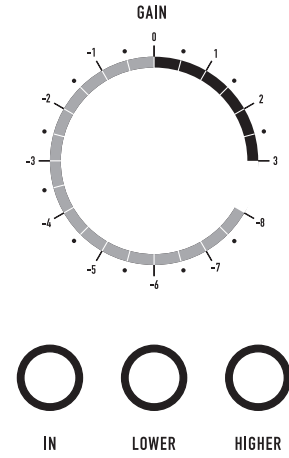

MANULTEC
SMART AUDIO CONTROLS

ARTIST .....

STUDIO .....

DATE .....

SOURCE .....

TITLE .....

ENGINEER .....

NOTES .....