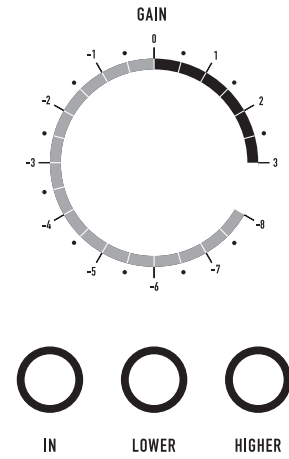

MANULTEC
SMART AUDIO CONTROLS

ARTIST

STUDIO

DATE

SOURCE

TITLE

ENGINEER

NOTES